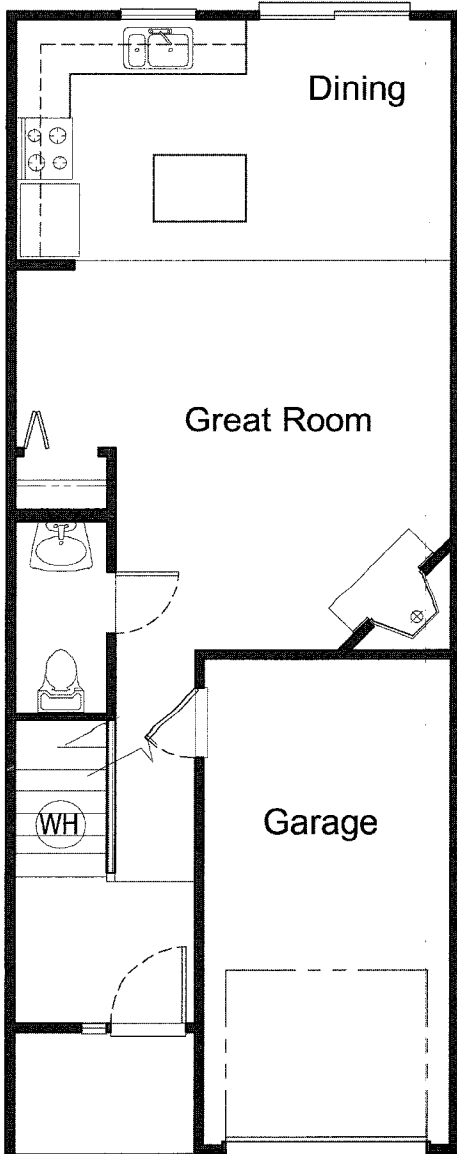

The Cascade

Main Level

Upper Level

1352 Sq. Ft.