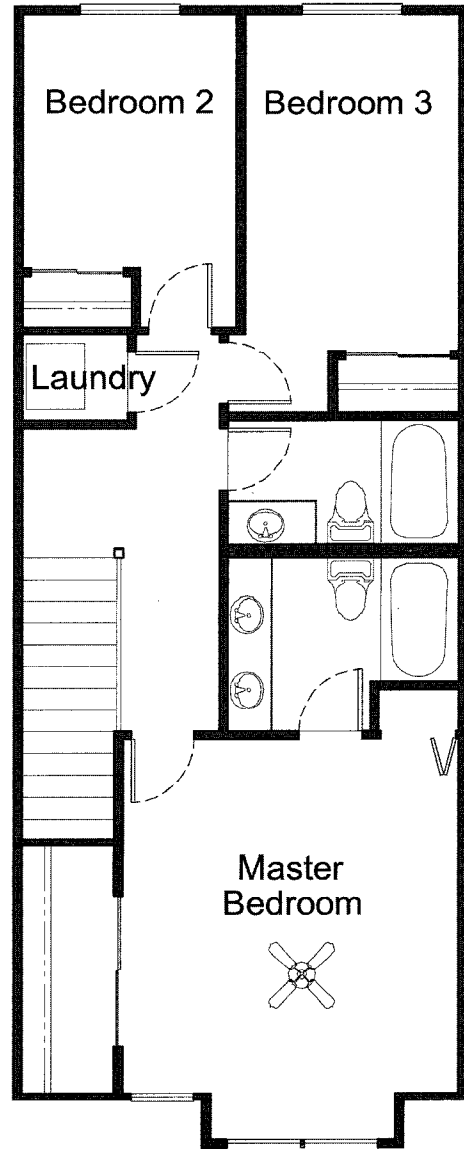

The Cascade

Main Level

Upper Level

1352 Sq. Ft.