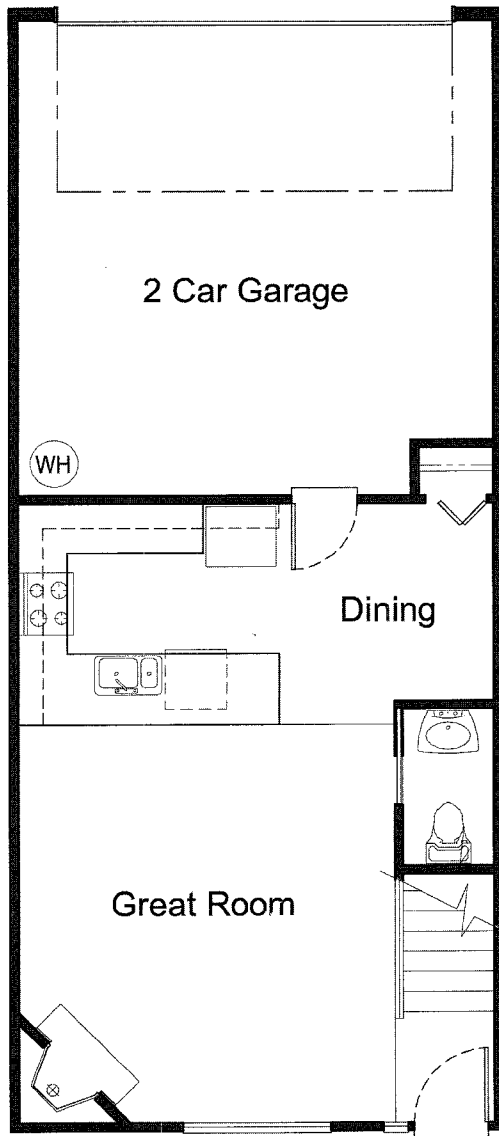

The Deschutes

Main Level

Upper Level

1370 Sq. Ft.