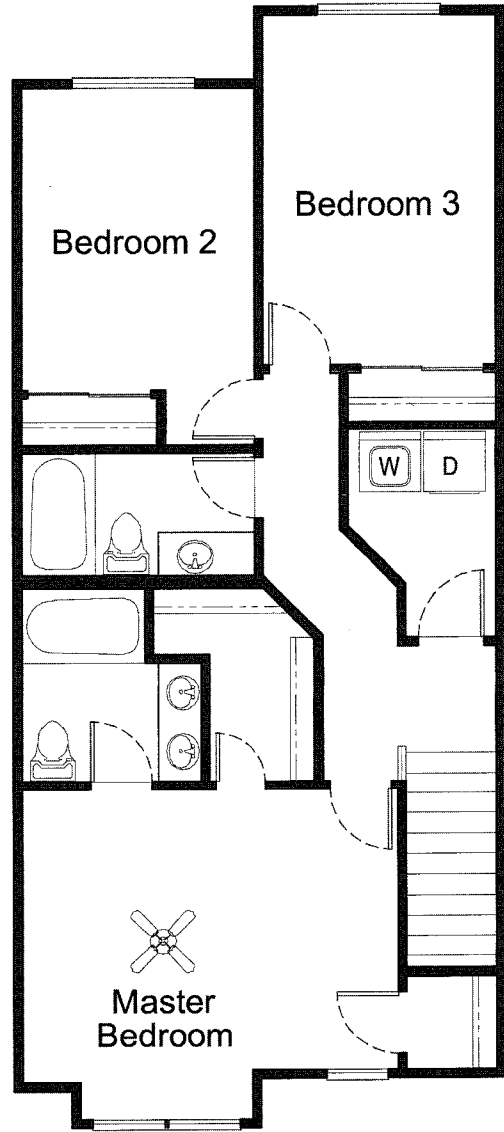

The Deschutes

Main Level

Upper Level

1370 Sq. Ft.